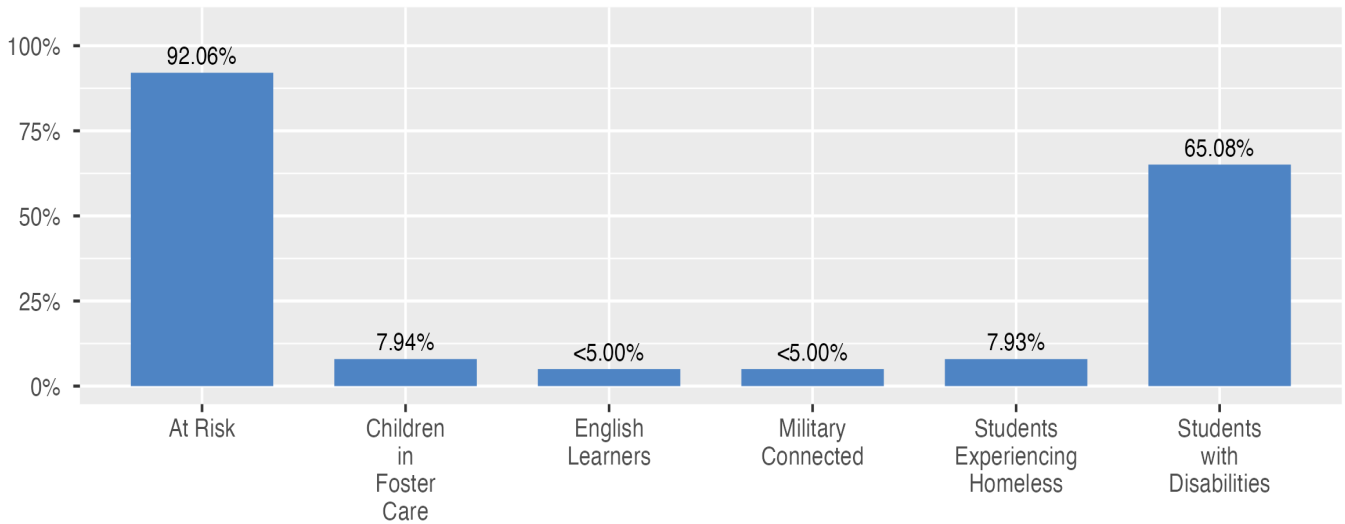

Expressive Arts

Maya Angelou Academy at New Beginnings formerly Oak Hill

School Enrollment

The ever-enrolled count is the total number of students who are enrolled at any point during the school year; a student who attends a school for one day or 180 days is counted the same way. For this reason, the ever-enrolled count will always be larger than the audit count.

2021-22 Ever-Enrolled by Grade Level

| Grade 09 | Grade 10 | Grade 11 | Grade 12 |
|----------|----------|----------|----------|
| 22 | 21 | 16 | 4 |

Enrollment by Student Group

Enrollment by Race/Ethnicity